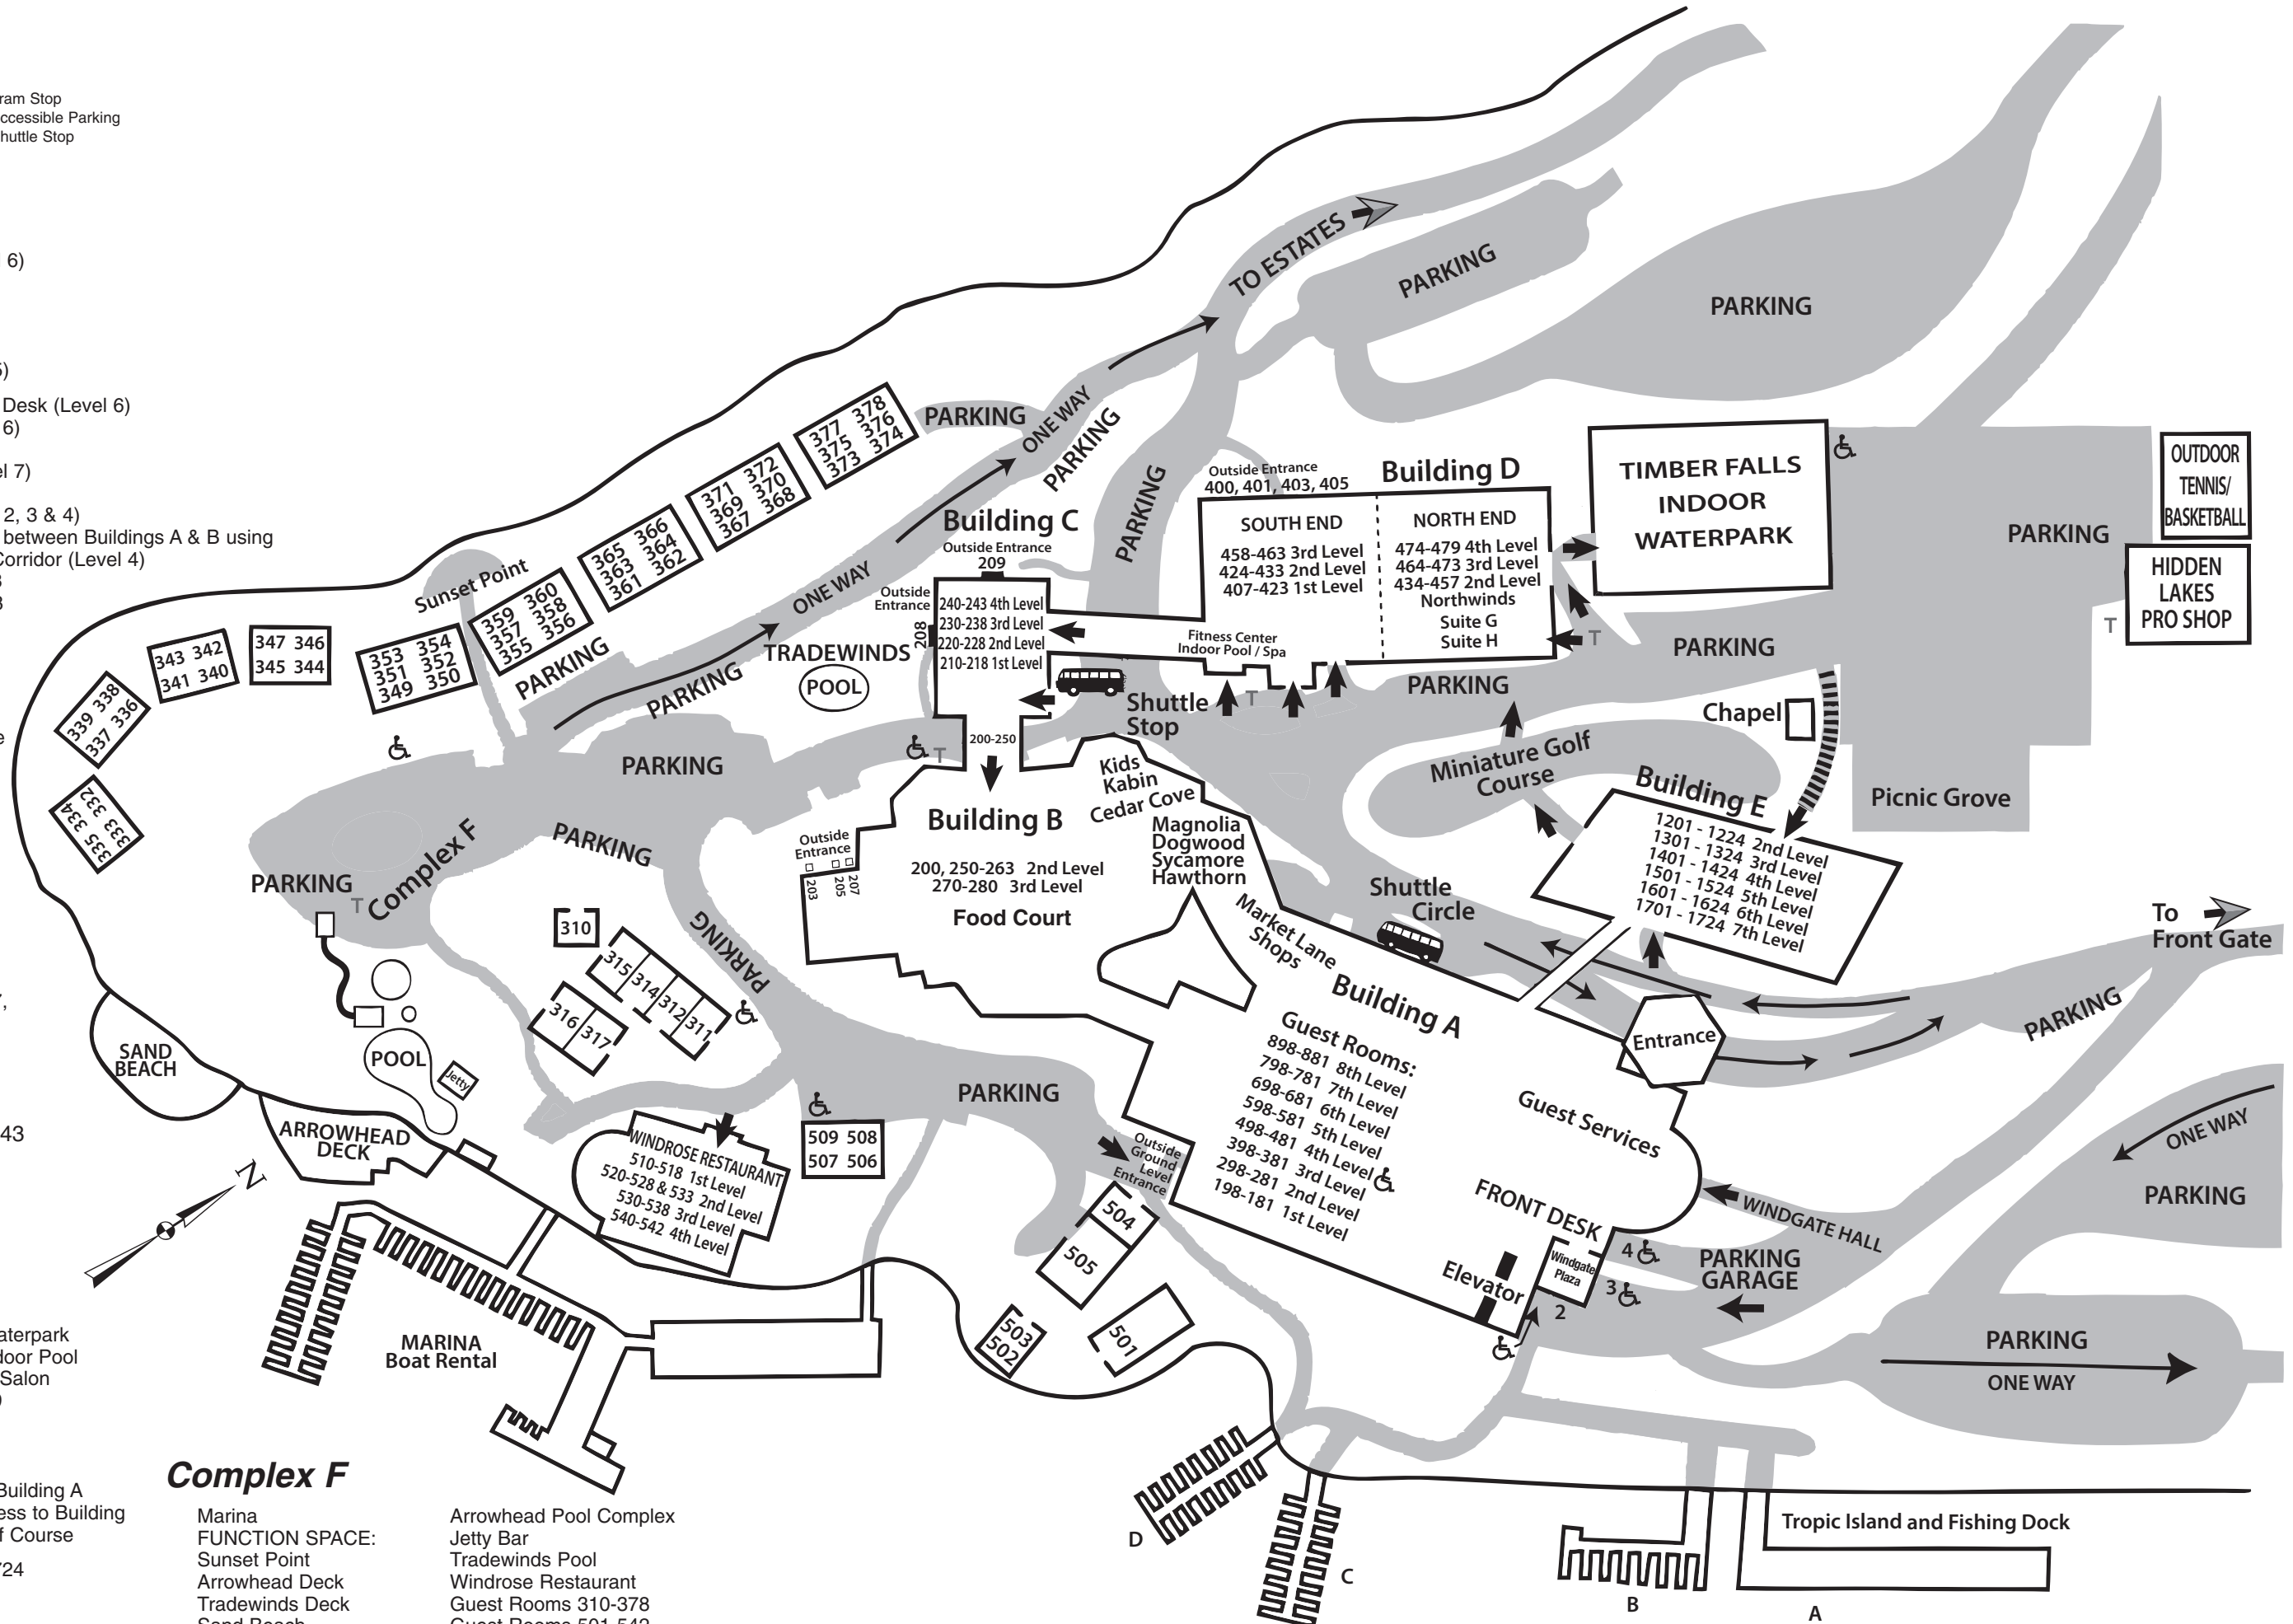

**Building E**

- 3rd Level: Catwalk to Building A  
 and Outdoor access to Building  
 D / Miniature Golf Course  
 Guest Rooms 1201-1724

**Complex F**

- Marina  
 FUNCTION SPACE:  
 Sunset Point  
 Arrowhead Deck  
 Tradewinds Deck  
 Sand Beach
- Arrowhead Pool Complex  
 Jetty Bar  
 Tradewinds Pool  
 Windrose Restaurant  
 Guest Rooms 310-378  
 Guest Rooms 501-542